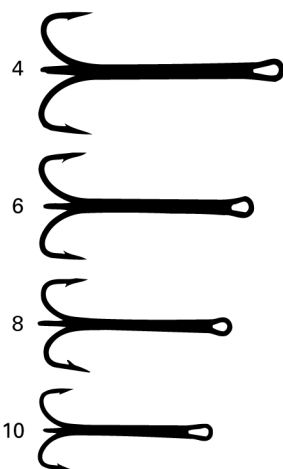

SALMON, SEA TROUT AND STEELHEAD

TREBLE HOOKS

X1 BL / X1 BR / X1 GRS

STANDARD TREBLE HOOKS

Ref No
BLACK X1BL
BRONZE X1BR
GREY SHADOW X1GRS

- SIZE / #3/0, 2/0, 1/0, 2, 4, 6, 8, 10, 12, 14, 16
- 10本入り
- #3/0~10 ¥2,980
- #12~16 ¥3,640

CS9 BL / BN

ROB WILSON XX STRONG OUTPOINT TREBLE HOOKS

Extra strong version of the X1 outpoint trebles for prawn/shrimp baits, Waddington flies, tube flies and spinning lures.

Black finish. Black nickel.

- SIZE / #2, 4, 6, 8, 10
- 10本入り
- ¥3,740

CS12

A.E.M. 6X LONG SHANK SALMON FLY TREBLE HOOKS

An extra long shank treble hook for salmon flies. (Longer than X2B). Up eye. Black finish.

- SIZE / # 2, 4, 6, 8, 10, 12
- 10本入り
- ¥3,740

X2B

PARTRIDGE L/S SALMON FLY TREBLE HOOKS

Long shank outpoint treble hooks with an up eye. Used for salmon flies. Black finish. (Similar style to the Esmond Drury trebles).

- SIZE / # 2, 4, 6, 8, 10, 12, 14, 16
- 10本入り
- #2~10 ¥3,080
- #12~16 ¥3,740