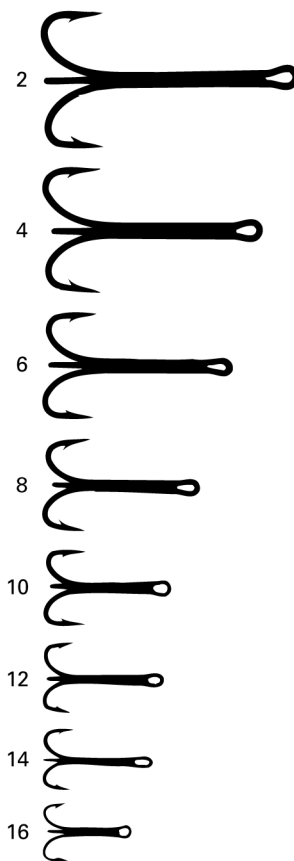

SALMON, SEA TROUT AND STEELHEAD

TREBLE HOOKS

X1 BL / X1 BR / X1 GRS

STANDARD TREBLE HOOKS

Ref No
BLACK X1BL
BRONZE X1BR
GREY SHADOW X1GRS

- SIZE / #3/0, 2/0, 1/0, 2, 4, 6, 8, 10, 12, 14, 16
- 10本入り
- #3/0~10 ¥2,980
- #12~16 ¥3,640

CS9 BL / BN

ROB WILSON XX STRONG OUTPOINT TREBLE HOOKS

Extra strong version of the X1 outpoint trebles for prawn/shrimp baits, Waddington flies, tube flies and spinning lures.

Black finish. Black nickel.

- SIZE / #2, 4, 6, 8, 10
- 10本入り
- ¥3,740

CS12

A.E.M. 6X LONG SHANK SALMON FLY TREBLE HOOKS

An extra long shank treble hook for salmon flies. (Longer than X2B). Up eye. Black finish.

- SIZE / # 2, 4, 6, 8, 10, 12
- 10本入り
- ¥3,740

X2B

PARTRIDGE L/S SALMON FLY TREBLE HOOKS

Long shank outpoint treble hooks with an up eye. Used for salmon flies. Black finish. (Similar style to the Esmond Drury trebles).

- SIZE / # 2, 4, 6, 8, 10, 12, 14, 16
- 10本入り
- #2~10 ¥3,080
- #12~16 ¥3,740