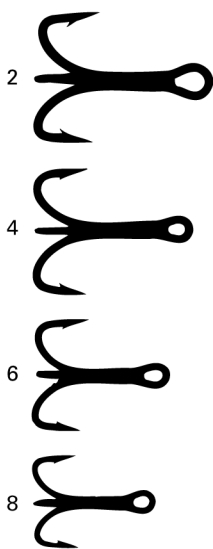

SALMON, SEA TROUT AND STEELHEAD

TREBLE HOOKS

X1 BL / X1 BR / X1 GRS

STANDARD TREBLE HOOKS

Ref No
BLACK X1BL
BRONZE X1BR
GREY SHADOW X1GRS

- SIZE / #3/0, 2/0, 1/0, 2, 4, 6, 8, 10, 12, 14, 16
- 10本入り
- #3/0~10 ¥2,980
- #12~16 ¥3,640

CS9 BL / BN

ROB WILSON XX STRONG OUTPOINT TREBLE HOOKS

Extra strong version of the X1 outpoint trebles for prawn/shrimp baits, Waddington flies, tube flies and spinning lures.

Black finish. Black nickel.

- SIZE / #2, 4, 6, 8, 10
- 10本入り
- ¥3,740

CS12

A.E.M. 6X LONG SHANK SALMON FLY TREBLE HOOKS

An extra long shank treble hook for salmon flies. (Longer than X2B). Up eye. Black finish.

- SIZE / # 2, 4, 6, 8, 10, 12
- 10本入り
- ¥3,740

X2B

PARTRIDGE L/S SALMON FLY TREBLE HOOKS

Long shank outpoint treble hooks with an up eye. Used for salmon flies. Black finish. (Similar style to the Esmond Drury trebles).

- SIZE / # 2, 4, 6, 8, 10, 12, 14, 16
- 10本入り
- #2~10 ¥3,080
- #12~16 ¥3,740