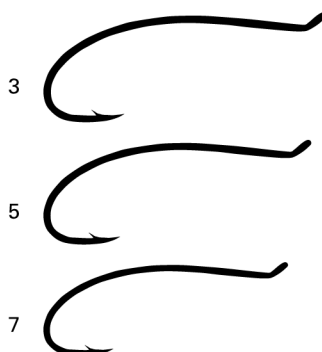

SALMON, SEA TROUT AND STEELHEAD

SALMON / STEELHEAD HOOKS

01

PARTRIDGE SINGLE WILSON HOOKS

The famous lightweight dry fly hooks for all types of top of the water salmon, steelhead and sea trout flies. Long shank. Looped up eye. Black finish.

- SIZE / #2, 4, 6, 8, 10, 12, 14, 16
- 25 本入り
- ¥2,640

N

PARTRIDGE SINGLE LOW-WATER HOOKS

The hook for low water, medium weight salmon, steelhead and sea trout flies. Longer shank. Looped up eye. Black finish.

- SIZE / #5/0, 4/0, 3/0, 2/0, 1/0, 1, 2, 4, 6, 8, 10
- 25 本入り
- #5/0~1/0 ¥3,860
- #1~10 ¥2,760

CS14/1B,S,G

SALAR

In-curved points, fine loop 45 degree up eye, curved in shank, Black, Silver or Gold finish. This hook is developed by Michael Frödin and is specially designed for modern salmon flies.

Ref No:
Black CS14/1B
Silver CS14/1S
Gold CS14/1G

- SIZE / #3, 5, 7, 9, 11
- 10 本入り
- BLACK ¥1,760
- SILVER ¥1,980
- GOLD ¥2,200

M

PARTRIDGE SINGLE SALMON HOOKS

"Heavyweight" salmon irons for traditional salmon, steelhead and sea trout wet flies. Looped up eye. Black finish.