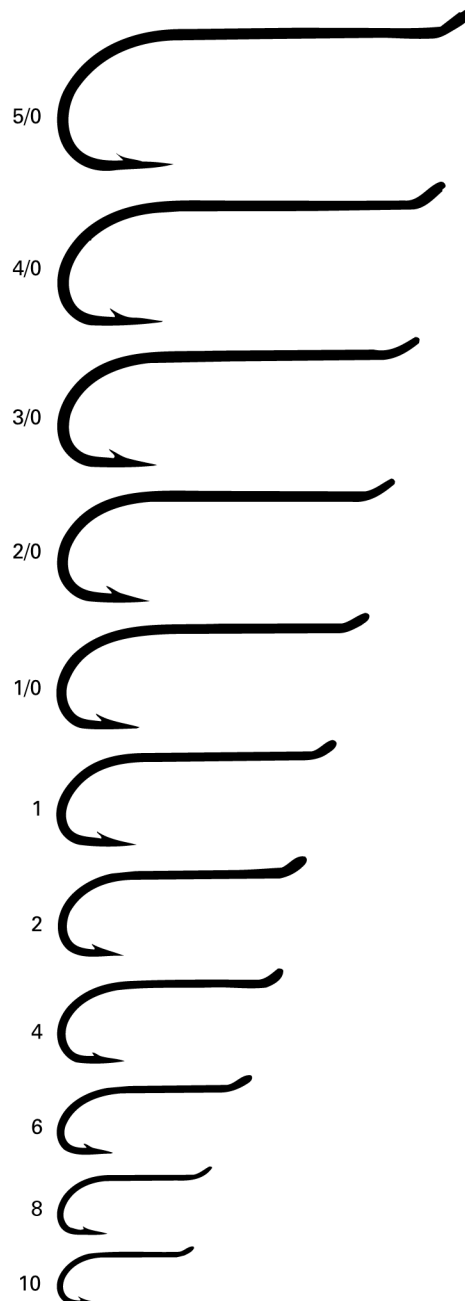

SALMON, SEA TROUT AND STEELHEAD

SALMON / STEELHEAD HOOKS

01

PARTRIDGE SINGLE WILSON HOOKS

The famous lightweight dry fly hooks for all types of top of the water salmon, steelhead and sea trout flies. Long shank. Looped up eye. Black finish.

- SIZE / #2, 4, 6, 8, 10, 12, 14, 16
- 25 本入り
- ¥2,640

N

PARTRIDGE SINGLE LOW-WATER HOOKS

The hook for low water, medium weight salmon, steelhead and sea trout flies. Longer shank. Looped up eye. Black finish.

- SIZE / #5/0, 4/0, 3/0, 2/0, 1/0, 1, 2, 4, 6, 8, 10
- 25 本入り
- #5/0~1/0 ¥3,860
- #1~10 ¥2,760

CS14/1B,S,G

SALAR

In-curved points, fine loop 45 degree up eye, curved in shank, Black, Silver or Gold finish. This hook is developed by Michael Frödin and is specially designed for modern salmon flies.

Ref No:
Black CS14/1B
Silver CS14/1S
Gold CS14/1G

- SIZE / #3, 5, 7, 9, 11
- 10 本入り
- BLACK ¥1,760
- SILVER ¥1,980
- GOLD ¥2,200

M

PARTRIDGE SINGLE SALMON HOOKS

"Heavyweight" salmon irons for traditional salmon, steelhead and sea trout wet flies. Looped up eye. Black finish.