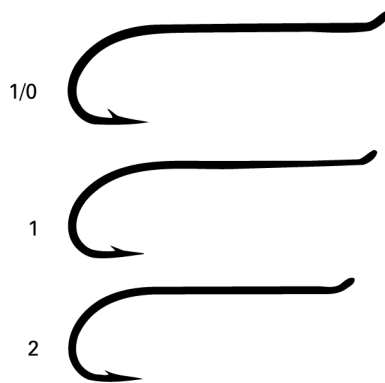

SALMON, SEA TROUT AND STEELHEAD

SALMON / STEELHEAD HOOKS

01

PARTRIDGE SINGLE WILSON HOOKS

The famous lightweight dry fly hooks for all types of top of the water salmon, steelhead and sea trout flies. Long shank. Looped up eye. Black finish.

- SIZE / #2, 4, 6, 8, 10, 12, 14, 16
- 25 本入り
- ¥2,640

N

PARTRIDGE SINGLE LOW-WATER HOOKS

The hook for low water, medium weight salmon, steelhead and sea trout flies. Longer shank. Looped up eye. Black finish.

- SIZE / #5/0, 4/0, 3/0, 2/0, 1/0, 1, 2, 4, 6, 8, 10
- 25 本入り
- #5/0~1/0 ¥3,860
- #1~10 ¥2,760

CS14/1B,S,G

SALAR

In-curved points, fine loop 45 degree up eye, curved in shank, Black, Silver or Gold finish. This hook is developed by Michael Frödin and is specially designed for modern salmon flies.