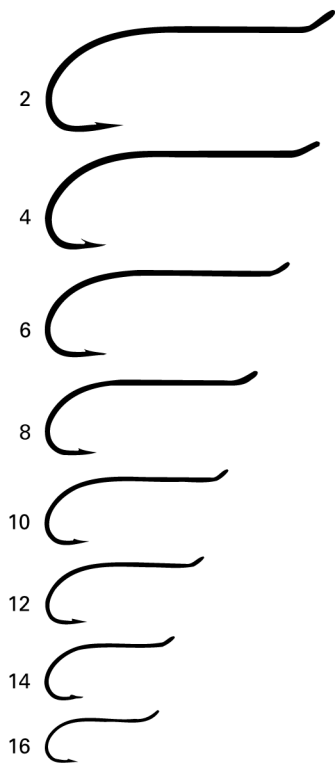

SALMON, SEA TROUT AND STEELHEAD

SALMON / STEELHEAD HOOKS

01

PARTRIDGE SINGLE WILSON HOOKS

The famous lightweight dry fly hooks for all types of top of the water salmon, steelhead and sea trout flies. Long shank. Looped up eye. Black finish.

- SIZE / #2, 4, 6, 8, 10, 12, 14, 16
- 25 本入り
- ¥2,640

N

PARTRIDGE SINGLE LOW-WATER HOOKS

The hook for low water, medium weight salmon, steelhead and sea trout flies. Longer shank. Looped up eye. Black finish.

- SIZE / #5/0, 4/0, 3/0, 2/0, 1/0, 1, 2, 4, 6, 8, 10
- 25 本入り
- #5/0~1/0 ¥3,860
- #1~10 ¥2,760

CS14/1B,S,G

SALAR

In-curved points, fine loop 45 degree up eye, curved in shank, Black, Silver or Gold finish. This hook is developed by Michael Frödin and is specially designed for modern salmon flies.

- SIZE / #5/0, 4/0, 3/0, 2/0, 1/0, 1, 2, 4, 6, 8, 10
- 25 本入り
- #5/0~1/0 ¥3,860
- #1~10 ¥2,760