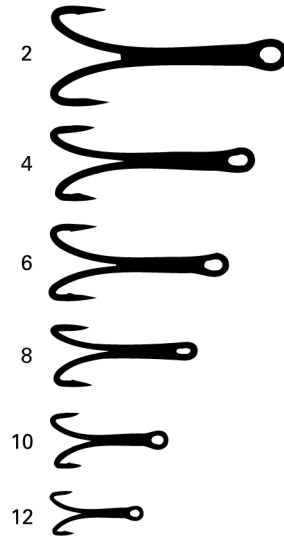

SALMON, SEA TROUT AND STEELHEAD

TRADITIONAL DOUBLE HOOKS

R1A

PARTRIDGE DOUBLE LIMERICK HOOKS

For trout (salmon and sea trout) wet flies. Traditional limerick bend. Bronze finish.

- SIZE / #2, 4, 6, 8, 10, 12
- 10 本入り
- ¥2,420

R2A

PARTRIDGE OUTPOINT DOUBLE HOOKS

The traditional "wee doubles" with an outpoint. For trout wet flies (and small sea trout flies). Down eye. Bronze finish.

- SIZE / #10, 12, 14, 16, 18
- 10 本入り
- ¥3,080

P

PARTRIDGE DOUBLE SALMON HOOKS

Double version of the single salmon irons. For heavyweight wet flies for salmon and steelhead. Up eye. Black finish.

- SIZE / #2, 4, 6, 8, 10
- 10 本入り
- ¥2,760

02

PARTRIDGE DOUBLE WILSON HOOKS

The double version of the single Wilson. Very popular for sea trout flies. Up eye. Black finish.

- SIZE / #2, 4, 6, 8, 10, 12, 14, 16
- 10 本入り
- ¥2,760