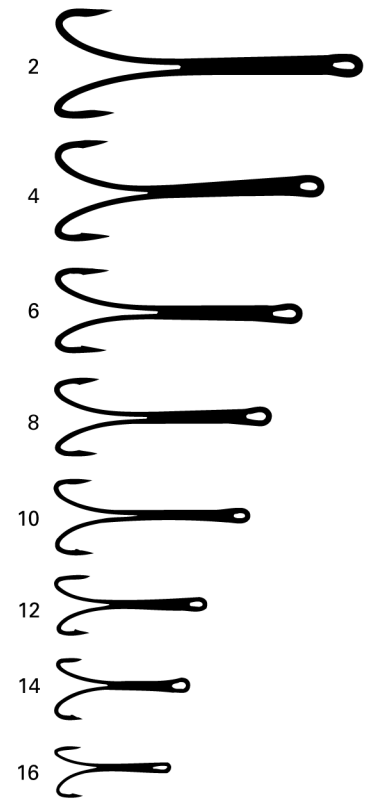

SALMON, SEA TROUT AND STEELHEAD

TRADITIONAL DOUBLE HOOKS

R1A

PARTRIDGE DOUBLE LIMERICK HOOKS

For trout (salmon and sea trout) wet flies. Traditional limerick bend. Bronze finish.

- SIZE / #2, 4, 6, 8, 10, 12
- 10 本入り
- ¥2,420

R2A

PARTRIDGE OUTPOINT DOUBLE HOOKS

The traditional "wee doubles" with an outpoint. For trout wet flies (and small sea trout flies). Down eye. Bronze finish.

- SIZE / #10, 12, 14, 16, 18
- 10 本入り
- ¥3,080

P

PARTRIDGE DOUBLE SALMON HOOKS

Double version of the single salmon irons. For heavyweight wet flies for salmon and steelhead. Up eye. Black finish.

- SIZE / #2, 4, 6, 8, 10
- 10 本入り
- ¥2,760

02

PARTRIDGE DOUBLE WILSON HOOKS

The double version of the single Wilson. Very popular for sea trout flies. Up eye. Black finish.

- SIZE / #2, 4, 6, 8, 10, 12, 14, 16
- 10 本入り
- ¥2,760