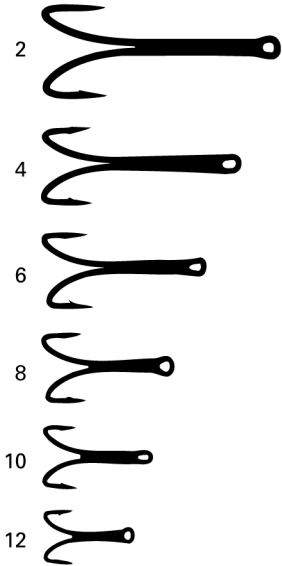

SALMON, SEA TROUT AND STEELHEAD

TRADITIONAL DOUBLE HOOKS

R1A

PARTRIDGE DOUBLE LIMERICK HOOKS

For trout (salmon and sea trout) wet flies. Traditional limerick bend. Bronze finish.

- SIZE / #2, 4, 6, 8, 10, 12
- 10 本入り
- ¥2,420

R2A

PARTRIDGE OUTPOINT DOUBLE HOOKS

The traditional "wee doubles" with an outpoint. For trout wet flies (and small sea trout flies). Down eye. Bronze finish.

- SIZE / #10, 12, 14, 16, 18
- 10 本入り
- ¥3,080

P

PARTRIDGE DOUBLE SALMON HOOKS

Double version of the single salmon irons. For heavyweight wet flies for salmon and steelhead. Up eye. Black finish.

- SIZE / #2, 4, 6, 8, 10
- 10 本入り
- ¥2,760

02

PARTRIDGE DOUBLE WILSON HOOKS

The double version of the single Wilson. Very popular for sea trout flies. Up eye. Black finish.

- SIZE / #2, 4, 6, 8, 10, 12, 14, 16
- 10 本入り
- ¥2,760