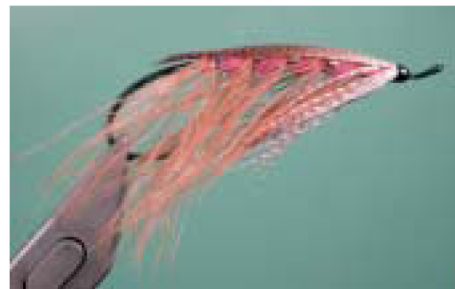

SALMON, SEA TROUT AND STEELHEAD

BARTLEET SINGLE HOOKS

CS10/1

BARTLEET TRADITIONAL FLY HOOKS

A graceful and effective hook for steelhead and salmon flies. Dublin style point. Looped up eye. Black finish.

- SIZE / #3/0, 2/0, 1/0
1, 2, 4, 6, 8, 10
- 25 本入り
- ¥4,080

CS10/2

BARTLEET SUPREME FLY HOOKS

A shorter and heavier version of the traditional Bartleet hooks. Suitable for salmon and steelhead wet flies. Looped up eye. Black finish.

- SIZE / #1/0, 1, 2, 4, 6, 8, 10
- 25 本入り
- ¥3,300